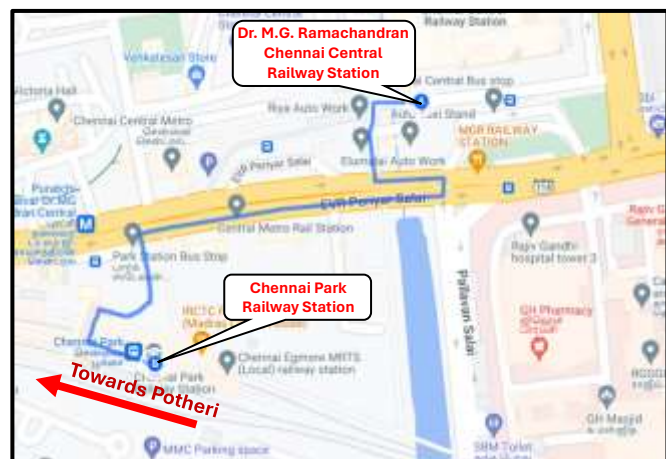

### From Chennai International Airport (MAA)

- Venue is located 25 kms south to the Airport.
- Recommended Travel:
  - **Pre-paid Taxi** (Available at Arrival Exit) from the Airport to Potheri, Approx Cost: 900/- INR
  - **Local Sub-Urban Electric Train:** From Tirusulam Station (Opposite to Airport at 100 mts.) to Potheri Station (Via: Tambaram). Ticket cost: 10/- INR (Available from 04:00 AM to 11:00 PM IST)
  - Note: Please Board only Chengalpattu/Arakkonam/Thirumalpur Trains, don't use Metro Service)

Map of Chennai International Airport

### From Dr. M.G. Ramachandran Chennai Central Railway Station

- Venue is located 45 kms south to the Central Railway Station
- Recommended Travel:
  - **Local Sub-Urban Electric Train:** From Park Station (Opposite to Central Railway Station at 100 mts.) to Potheri Station (Via: Tambaram). Ticket cost: 10/- INR (Available from 04:00 AM to 11:00 PM IST).
  - The **subway** is available at the Exit of Central station which connects it with Chennai Park Station.
  - (Note: Please Board only Chengalpattu / Arakkonam / Thirumalpur Trains, don't use Metro Service)

### From Potheri Station to SRM Main Campus

- Please take **overbridge** from Potheri railway platform and reach the other side to reach the **SRM main campus (Gate No. 4)**
- To reach the venue kindly contact the volunteers available at the **helpdesk** at Gate No. 4.