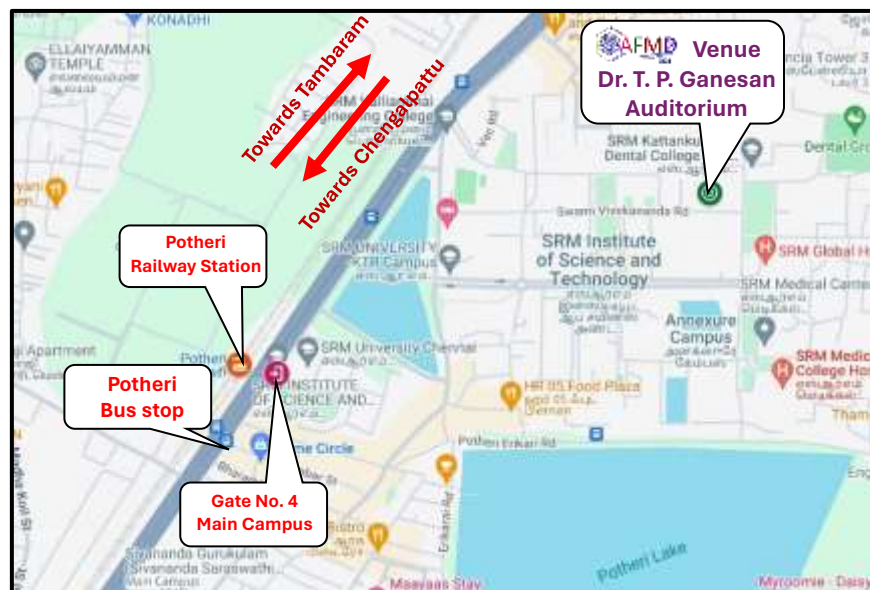

### From Dr. M.G. Ramachandran Chennai Central Railway Station

- Venue is located 45 kms south to the Central Railway Station
- Recommended Travel:
  - **Local Sub-Urban Electric Train:** From Park Station (Opposite to Central Railway Station at 100 mts.) to Potheri Station (Via: Tambaram). Ticket cost: 10/- INR (Available from 04:00 AM to 11:00 PM IST).
  - The **subway** is available at the Exit of Central station which connects it with Chennai Park Station.
  - (Note: Please Board only Chengalpattu / Arakkonam / Thirumalpur Trains, don't use Metro Service)

Map of Dr. M. G. Ramachandran Chennai Central Railway Station

### From Tambaram Railway Station

- Venue is located 15 kms south to the Tambaram Railway Station.
- Recommended Travel:
  - **Local Sub-Urban Electric Train:** From Tambaram Railway Station to Potheri Station. Ticket cost: 5/- INR (Available from 04:00 AM to 11:00 PM IST).  
(Note: Please Board only Chengalpattu/Arakkonam/Thirumalpur Trains)
  - **Taxi or cabs** from the Tambaram Railway Station to Potheri, Approx Cost: 400/- INR
  - **Government Buses:** Tambaram bus stand to Potheri bus stop (Bus No. 500 (Route: Tambaram to Chengalpattu)) Approx Cost: 10-20/- INR.

### From Potheri Station to SRM Main Campus

- Please take **overbridge** from Potheri railway platform and reach the other side to reach the **SRM main campus (Gate No. 4)**
- To reach the venue kindly contact the volunteers available at the **helpdesk** at Gate No. 4.